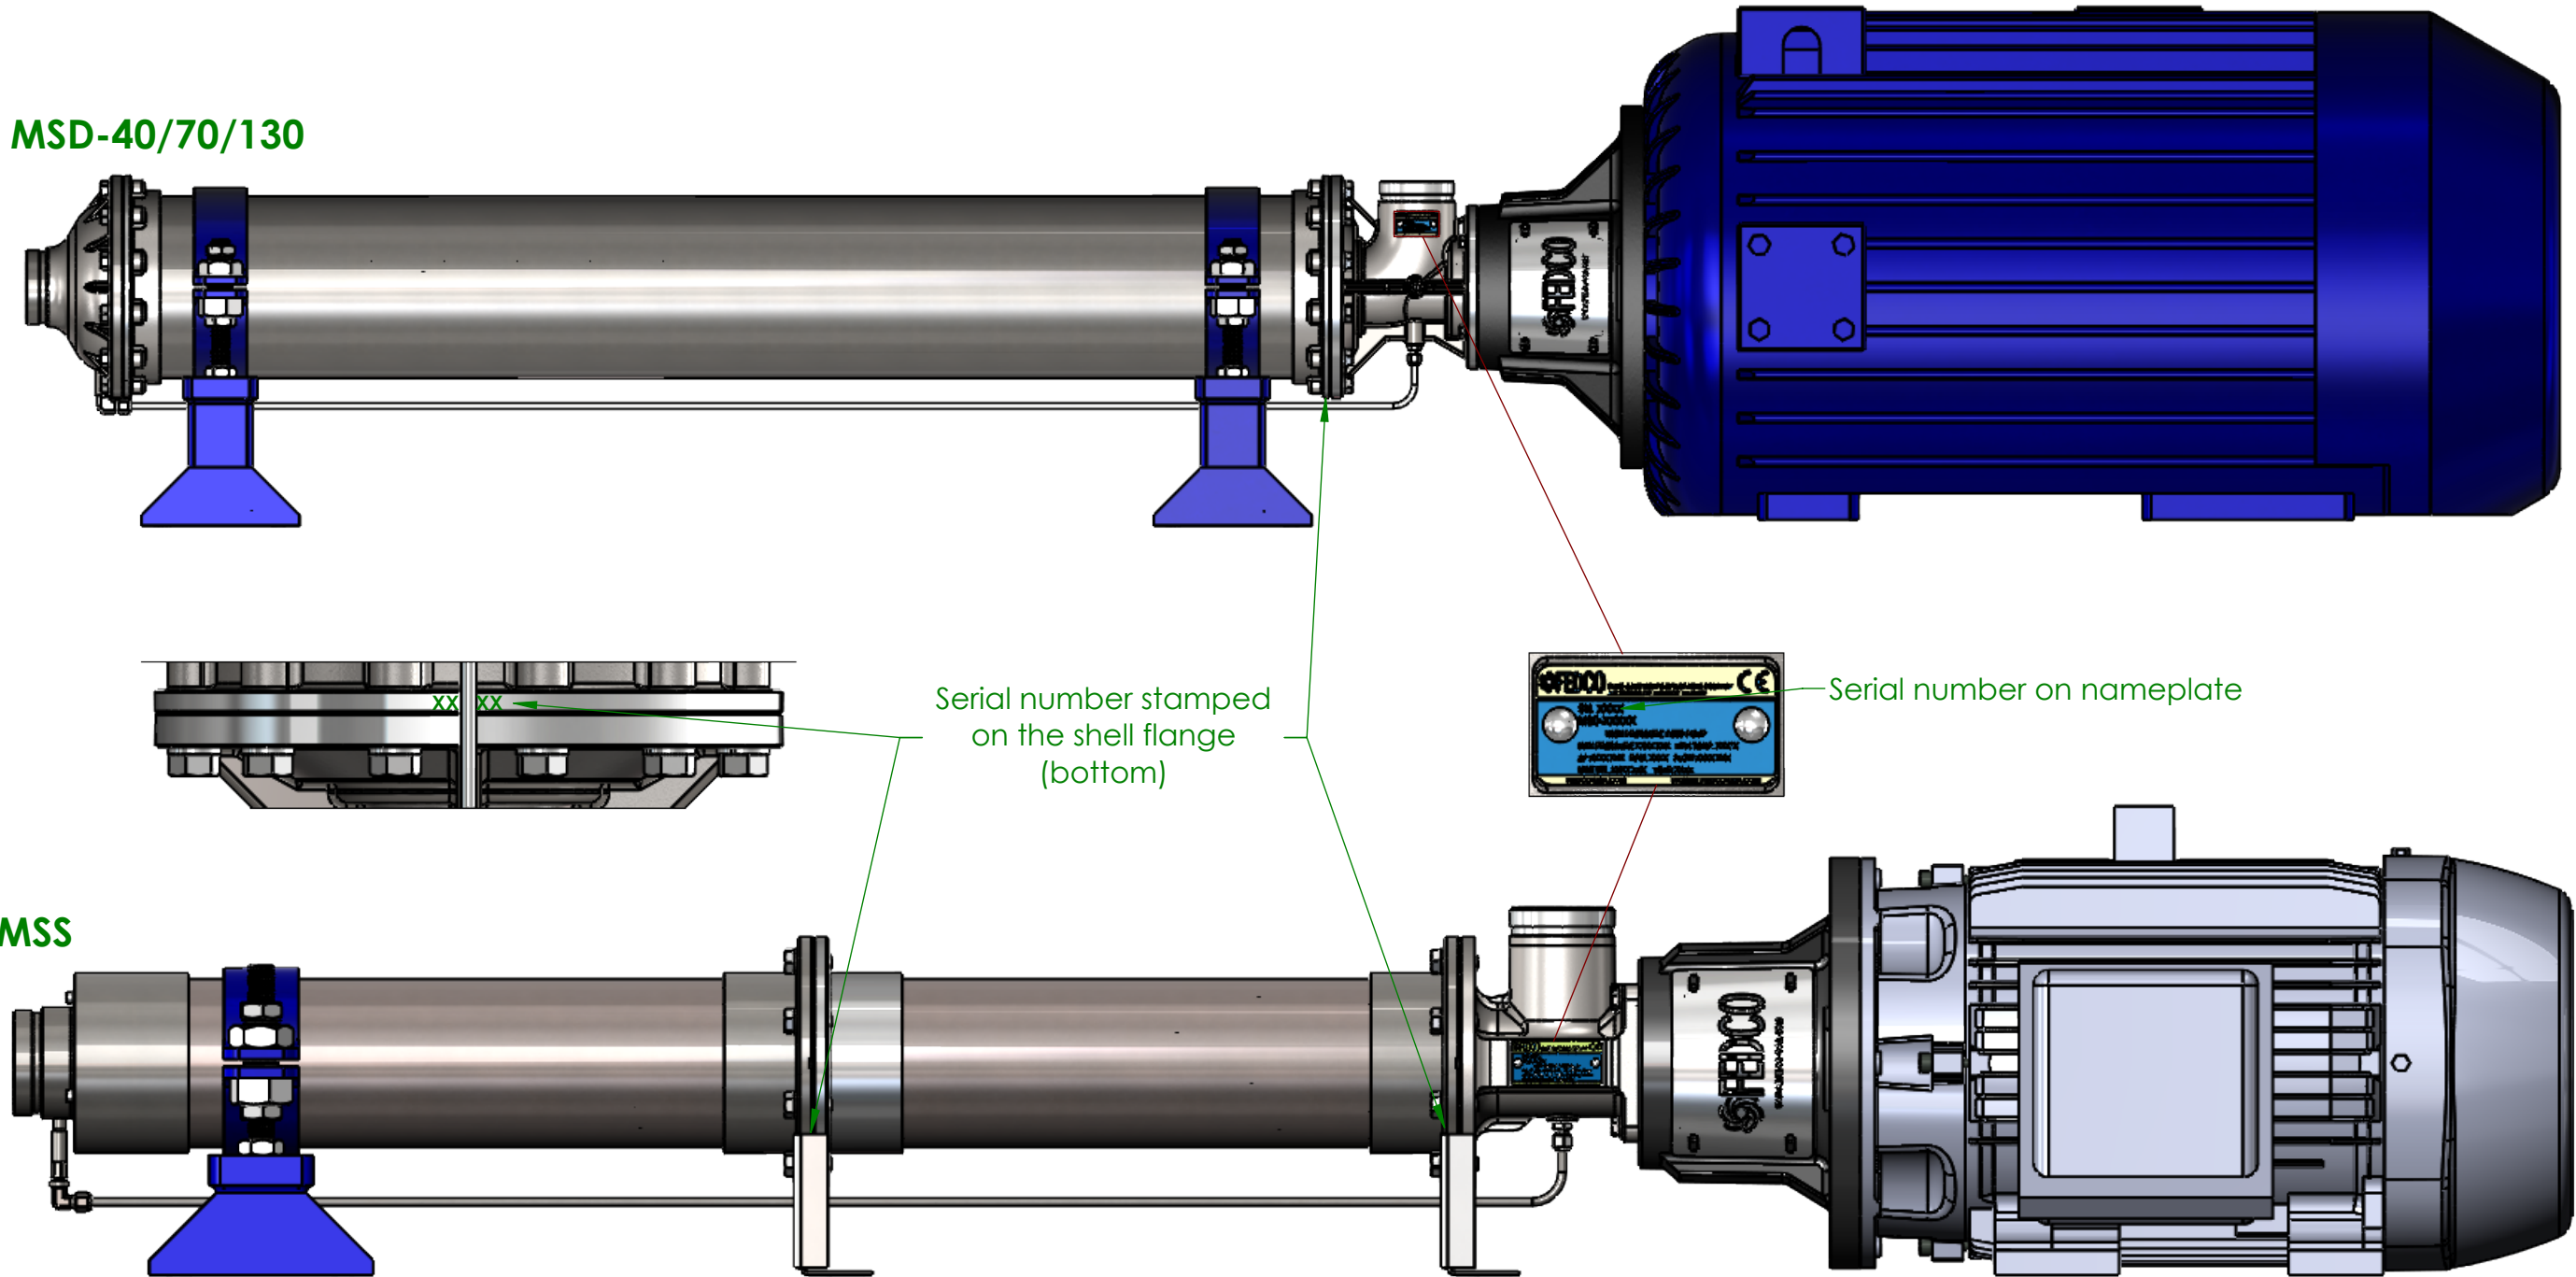

MSS/ MSD-40-70/130 Serial Number Location

MSD-40/70/130

MSS

Serial number engraved on motor end of pump shaft

**800 Ternes Drive
Monroe, MI 48162
USA**

**Tel: (734) 241-3935
Fax: (734) 241-5173
www.fedco-usa.com**

MODEL: **MSS**

DESCRIPTION:
**MSS Serial Number Locations
"ASSEMBLY"**

	NAME	DATE
DRAWN		
CHECKED		
ENG APPR.		
MFG APPR.		
Q.A.		

SIZE B	DWG. NO.:	REV:
SCALE: 1:6	WEIGHT:	SHEET: 1 OF 1